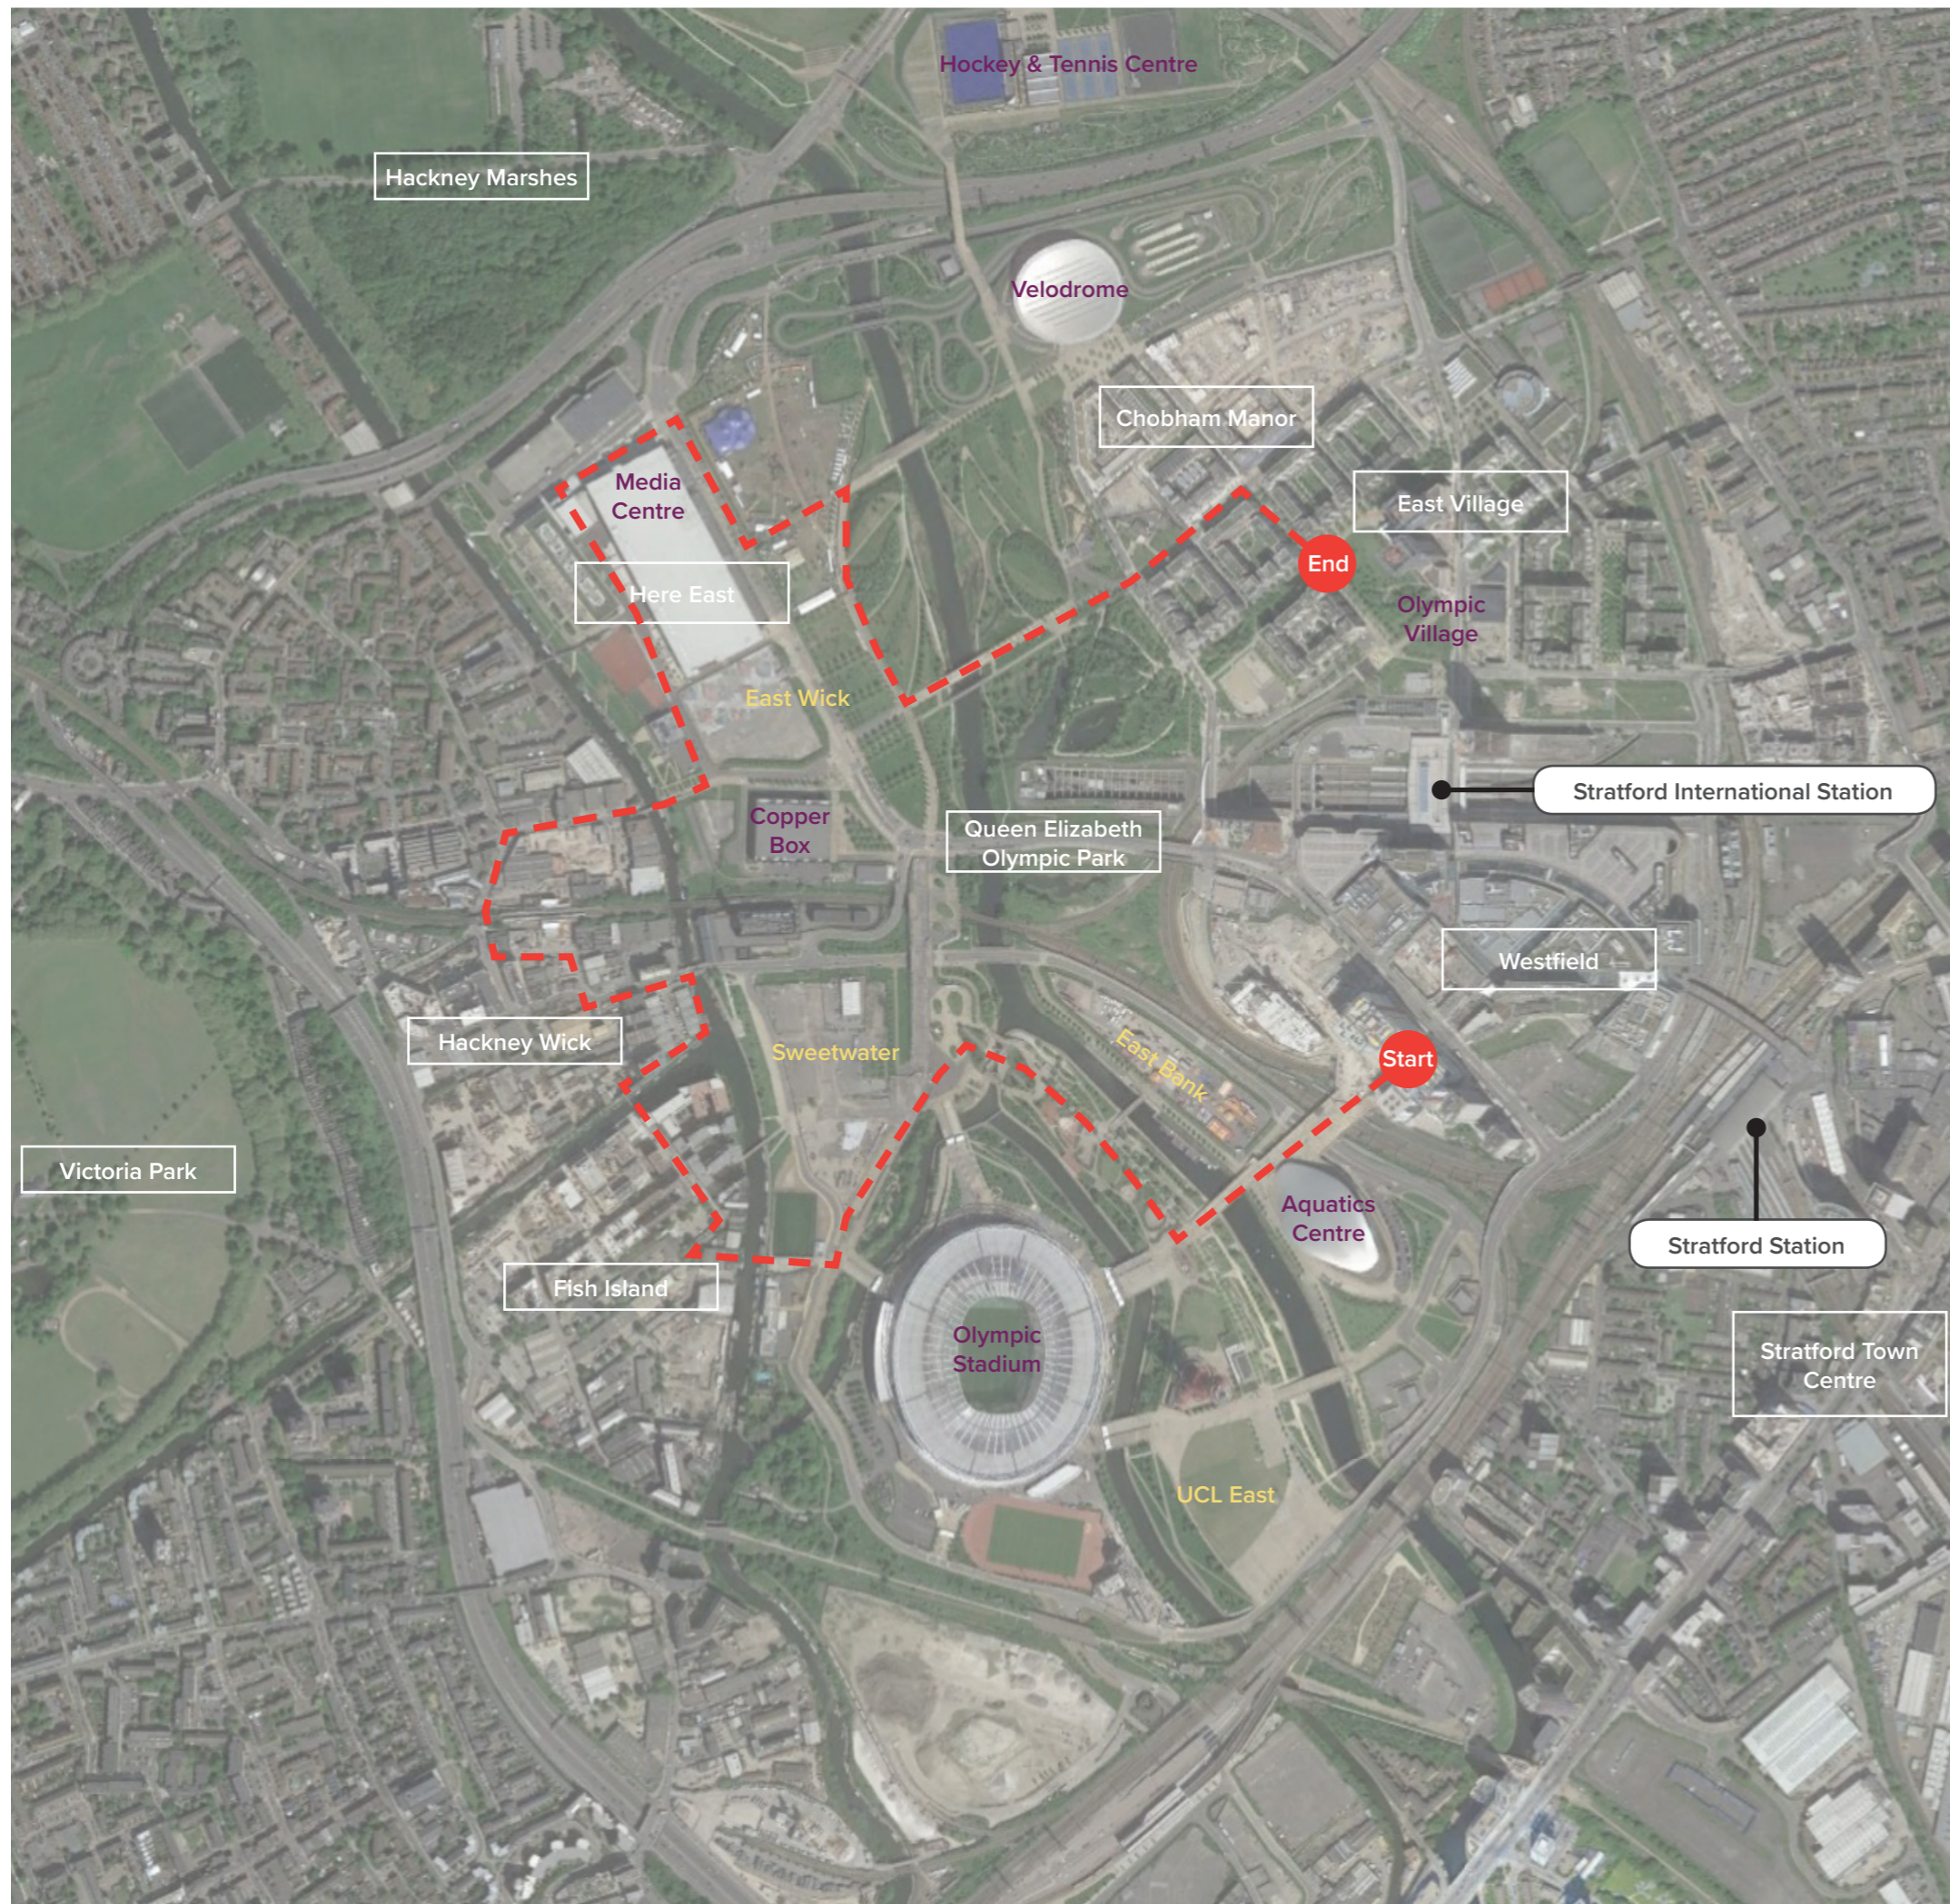

Olympic Park Legacy Study Tour

15 October 2019

Olympic & Legacy Venues

Future Destinations

Walking Route

Running Order

Workable, International Quarter

- 10.00 - 10.30 **Registration**
- 10.30 - 11.00 Introduction to Area & Outline of Day - *Urban*
- 11.00 - 11.30 The Olympic Park & Legacy - *LDA Design*

Olympic Park South

- 11.30 - 12.00 Guided Walk, South Park - *LDA Design*
- 12.00 - 12.30 Sweetwater District - *Urban*

Fish Island & Hackney Wick

- 12.30 - 13.00 Fish Island & Trampery - *Haworth Tompkins*
- 13.00 - 13.30 Hackney Wick - *Urban*

Here East & Olympic Park North

- 13.30 - 14.15 **Lunch Break @ Canalside**
- 14.15 - 14.30 Here East & The Gantry - *TBC*
- 14.30 - 15.00 Olympic Park North - *Urban*

Chobham Manor & East Village

- 15.00 - 15.45 Chobham Manor - *Taylor Wimpey*
- 15.45 - 16.00 East Village - *Urban*

- 16.00 onwards **Drinks - Mother Kelly's, East Village**